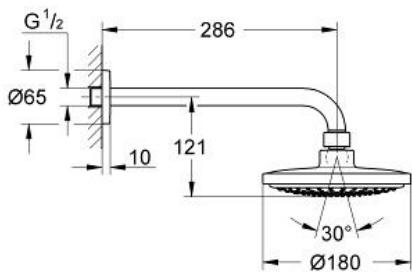

EUPHORIA COSMOPOLITAN 180  
Head shower set 286 mm, 1  
spray

MODEL # 26072000

Pure Freude  
an Wasser

GROHE

**Product Description:**

**EUPHORIA COSMOPOLITAN 180**  
Head shower set 286 mm, 1 spray

**Standard Specification:**

head shower Euphoria Cosmopolitan  
(27 492 000)

1 spray pattern:

Rain

Shower arm Rainshower 286 mm (28 576 000)

**GROHE EcoJoy** 9.5 l/min flow limiter

**GROHE DreamSpray** perfect spray pattern

**GROHE StarLight** chrome finish