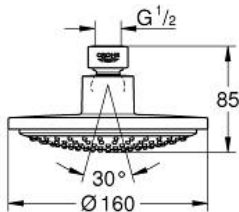

EUPHORIA COSMOPOLITAN 160

Head shower 1 spray

MODEL # 28233000

Pure Freude
an Wasser

GROHE

Product Description:
EUPHORIA COSMOPOLITAN 160
Head shower 1 spray

Standard Specification:

Rain
Ball joint +/- 15° rotatable
connection thread 1/2"
GROHE EcoJoy 9.5 l/min flow limiter
GROHE DreamSpray perfect spray pattern
GROHE StarLight chrome finish
SpeedClean anti-limescale system
suitable for instantaneous heater