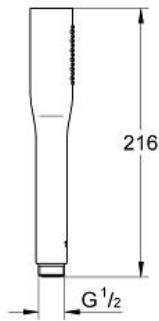

EUPHORIA COSMOPOLITAN
STICK
Hand shower 1 spray
MODEL # 27367000

Pure Freude
an Wasser

Product Description:
EUPHORIA COSMOPOLITAN STICK
Hand shower 1 spray

Standard Specification:
Normal spray
GROHE StarLight chrome finish
SpeedClean anti-limescale system
Inner WaterGuide for a longer life
Universal Mounting System. Fits all
standard shower hoses

Color:
 27367000 Chrome