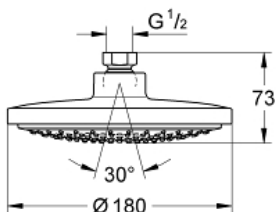

EUPHORIA COSMOPOLITAN 180

Head shower 1 spray

MODEL # 27492000

Pure Freude
an Wasser

GROHE

Product Description:
EUPHORIA COSMOPOLITAN 180
Head shower 1 spray

Standard Specification:

Rain
Ø 180 mm
Ball joint +/- 15° rotatable
connection thread 1/2"
GROHE EcoJoy 9.5 l/min flow limiter
GROHE DreamSpray perfect spray pattern
GROHE StarLight chrome finish
SpeedClean anti-limescale system
min. recommended pressure 1 bar