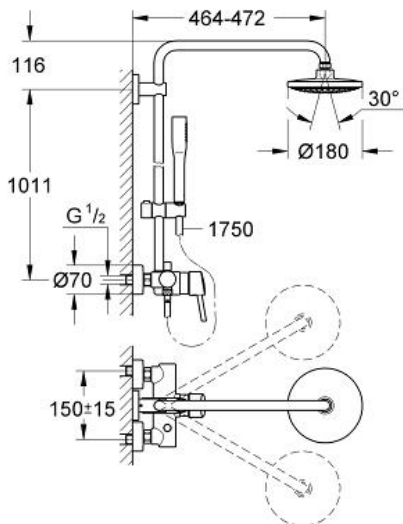

EUPHORIA CONCETTO SYSTEM 180

Shower system with single lever
for wall mounting

MODEL # 23061001

Pure Freude
an Wasser

GROHE

Product Description:

EUPHORIA CONCETTO SYSTEM 180

Shower system with single lever for wall mounting

Standard Specification:

Consisting of:

horizontal swivable 450 mm projection shower arm
exposed single-lever shower mixer

with diverter

allows change between:

head shower Euphoria Cosmopolitan
(27 492 000)

Rain spray pattern

with ball joint

rotation angle $\pm 15^\circ$

Euphoria Cosmopolitan hand shower (27 400 000)

adjustable height via gliding element

(12 140 000)

GROHE EcoJoy 9.5 l/min flow limiter

GROHE SilkMove 46 mm ceramic cartridge

GROHE DreamSpray perfect spray pattern

GROHE StarLight chrome finish

SpeedClean anti-limescale system

Inner WaterGuide for a longer life

Twistfree preventing the hose from twisting

min.recommended pressure 1 bar

minimum flow rate 7 l/min.

min. recommended pressure 1 bar

Color:

□ 23061001 Chrome