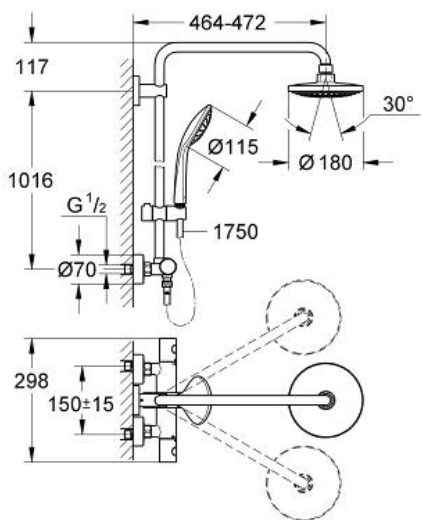

EUPHORIA SYSTEM 180
with thermostat for wall mounting
MODEL # 27296001

Pure Freude
an Wasser

GROHE

Product Description:
EUPHORIA SYSTEM 180
with thermostat for wall mounting

Standard Specification:

Consisting of:
horizontal swivable 450 mm projection shower arm
exposed thermostatic shower
with Aquadimmer function
allows change between:
head shower Euphoria Cosmopolitan 180 (27 491 000), Rain
spray pattern
with ball joint, rotation angle $\pm 15^\circ$
hand shower Euphoria 110 Massage
(27 221 000)
adjustable height via gliding element
Silverflex shower hose 1750 mm (28 388 000)
GROHE TurboStat compact cartridge
with wax thermoelement
GROHE SafeStop safety button at 38°C
(calibration required)
GROHE SafeStop Plus optional temperature limiter at 43°C
included
GROHE DreamSpray perfect spray pattern
GROHE StarLight chrome finish
SpeedClean anti-limescale system
Inner WaterGuide for a longer life
Twistfree preventing the hose from twisting
minimum flow rate 7 l/min.
optional upgrade: **GROHE EasyReach** tray (26 362)

Color:

□ 27296001 Chrome