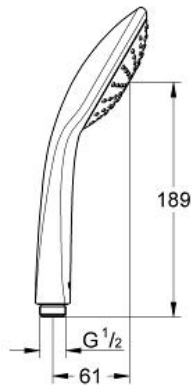

EUPHORIA 110 MONO Hand shower 1 spray

MODEL # 27224000

Pure Freude
an Wasser

GROHE

Product Description:
EUPHORIA 110 MONO
Hand shower 1 spray

Standard Specification:

Rain

GROHE DreamSpray perfect spray pattern

GROHE StarLight chrome finish

SpeedClean anti-limescale system

Inner WaterGuide for a longer life

min. recommended pressure **1 bar**

Color:

□ 27224000 Chrome