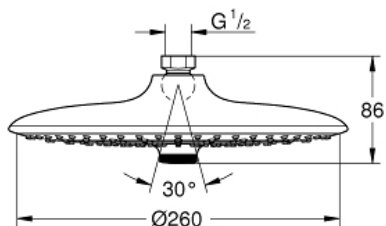

EUPHORIA 260
Head shower 3 sprays
MODEL # 26455000

Pure Freude
an Wasser

GROHE
WAVE

Product Description:
EUPHORIA 260
Head shower 3 sprays

Standard Specification:

Rain, SmartRain, Jet
Ø 260 mm
Ball joint +/- 15° rotatable
connection thread 1/2"

GROHE DreamSpray perfect spray pattern

GROHE StarLight chrome finish

SpeedClean anti-limescale system

Inner WaterGuide for a longer life

suitable for instantaneous heater
min. recommended pressure 1 bar

Color: