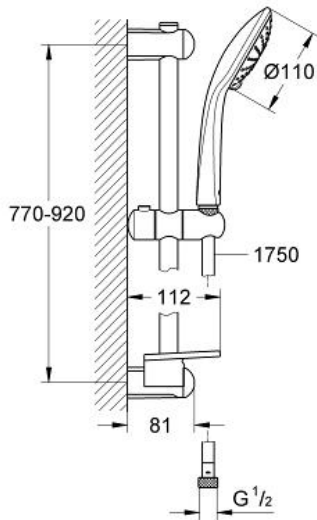

EUPHORIA 110 DUO
Shower rail set 2 sprays

MODEL # 27225001

Pure Freude
an Wasser

GROHE

Product Description:
EUPHORIA 110 DUO
Shower rail set 2 sprays

Standard Specification:
hand shower Duo (27 220 000)
shower rail 900 mm (27 500 000)
Silverflex shower hose 1750 mm (28 388 000)
GROHE EasyReach tray (27 596)
GROHE DreamSpray perfect spray pattern
GROHE SprayDimmer (Stepless
flow rate reduction)
GROHE StarLight chrome finish
GROHE QuickFix (upper bracket adjustable to adapt to
existing holes)
SpeedClean anti-limescale system
Inner WaterGuide for a longer life
Twistfree preventing the hose from twisting
suitable for instantaneous heater

Color:
 27225001 Chrome