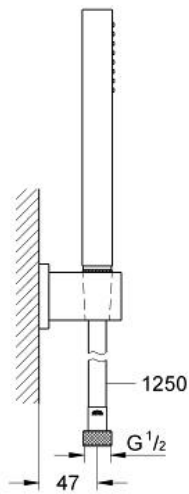

EUPHORIA CUBE STICK
Wall holder set 1 spray

MODEL # 27702000

Pure Freude
an Wasser

GROHE

Product Description:
EUPHORIA CUBE STICK
Wall holder set 1 spray

Standard Specification:
Hand shower (27 698 000)
wall shower holder (27 693 000)
Silverflex shower hose 1250 mm (28 362)
GROHE DreamSpray perfect spray pattern
GROHE StarLight chrome finish
SpeedClean anti-limescale system
Inner WaterGuide for a longer life
Twistfree preventing the hose from twisting

Color:
□ 27702000 Chrome