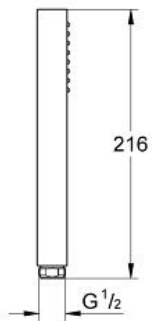

EUPHORIA CUBE+ STICK

Hand shower 1 spray

MODEL # 27884001

Pure Freude
an Wasser

GROHE

Product Description:
EUPHORIA CUBE+ STICK
Hand shower 1 spray

Standard Specification:

Normal spray
metal

GROHE DreamSpray perfect spray pattern

GROHE StarLight chrome finish

SpeedClean anti-limescale system

Inner WaterGuide for a longer life

Universal Mounting System. Fits all
standard shower hoses

min. recommended pressure 1 bar