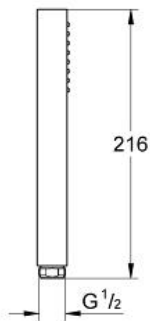

EUPHORIA CUBE STICK

Hand shower 1 spray

MODEL # 27698000

Pure Freude
an Wasser

Product Description:
EUPHORIA CUBE STICK
Hand shower 1 spray

Standard Specification:
Normal spray
GROHE DreamSpray perfect spray pattern
GROHE StarLight chrome finish
SpeedClean anti-limescale system
Inner WaterGuide for a longer life
Universal Mounting System. Fits all
standard shower hoses