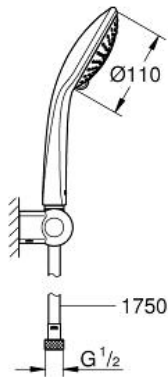

EUPHORIA 110 CHAMPAGNE  
Wall holder set 3 sprays

MODEL # 27355000

Pure Freude  
an Wasser

**GROHE**

**Product Description:**  
EUPHORIA 110 CHAMPAGNE  
Wall holder set 3 sprays

**Standard Specification:**  
Wall shower holder 28 401  
Silverflex shower hose 1750 mm (28 388 000)  
**GROHE DreamSpray** perfect spray pattern  
**GROHE SprayDimmer** (Stepless  
flow rate reduction)  
**GROHE StarLight** chrome finish  
**SpeedClean** anti-limescale system  
**Inner WaterGuide** for a longer life  
**Twistfree** preventing the hose from twisting  
suitable for instantaneous heater  
min. recommended pressure 1 bar