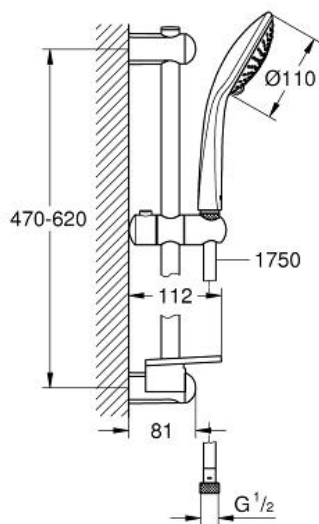

EUPHORIA 110 CHAMPAGNE  
Shower rail set 3 sprays

MODEL # 27232001

Pure Freude  
an Wasser

GROHE

**Product Description:**  
EUPHORIA 110 CHAMPAGNE  
Shower rail set 3 sprays

**Standard Specification:**

Consisting of:

shower rail, 600 mm (27 499 000)

Silverflex shower hose 1750 mm (28 388 000)

**GROHE EasyReach** tray (27 596)

**GROHE SprayDimmer** (Stepless  
flow rate reduction)

**GROHE DreamSpray** perfect spray pattern