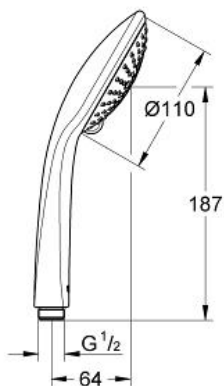

EUPHORIA 110 CHAMPAGNE

Hand shower 3 sprays

MODEL # 27222000

Pure Freude
an Wasser

GROHE

Product Description:
EUPHORIA 110 CHAMPAGNE
Hand shower 3 sprays

Standard Specification:
Rain, Champagne spray, SmartRain
GROHE DreamSpray perfect spray pattern
GROHE SprayDimmer (Stepless flow rate reduction)
GROHE StarLight chrome finish
SpeedClean anti-limescale system
Inner WaterGuide for a longer life
Universal Mounting System. Fits all standard shower hoses
suitable for instantaneous heater
min. recommended pressure 1 bar

Color:
□ 27222000 Chrome