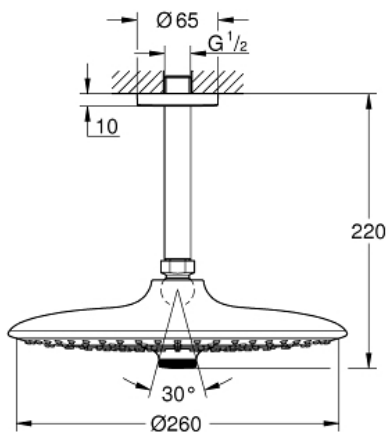

EUPHORIA 260
Head shower set ceiling 142 mm,
3 sprays
MODEL # 26461000

Pure Freude
an Wasser

GROHE

Product Description:

EUPHORIA 260

Head shower set ceiling 142 mm, 3 sprays

Standard Specification:

Consisting of:

head shower Euphoria 260 (26 457)

3 spray patterns:

Rain, SmartRain, Jet

shower arm Rainshower ceiling 142 mm (28 724 000)

GROHE EcoJoy 9.5 l/min flow limiter

GROHE DreamSpray perfect spray pattern

GROHE StarLight chrome finish