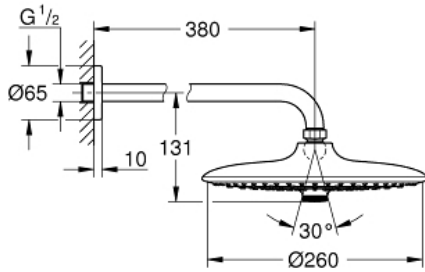

EUPHORIA 260
Head shower set 380 mm, 3
sprays
MODEL # 26459000

Pure Freude
an Wasser

GROHE

Product Description:

EUPHORIA 260

Head shower set 380 mm, 3 sprays

Standard Specification:

Consisting of:

head shower Euphoria 260 (26 457)

3 spray patterns:

Rain, SmartRain, Jet

shower arm Rainshower 380 mm (28 361 000)

GROHE EcoJoy 9.5 l/min flow limiter

GROHE DreamSpray perfect spray pattern

GROHE StarLight chrome finish

SpeedClean anti-limescale system

Inner WaterGuide for a longer life

suitable for instantaneous heater

min. recommended pressure 1 bar

Color:

□ 26459000 Chrome