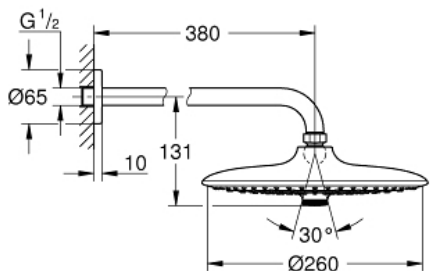

EUPHORIA 260
Head shower set 380 mm, 3
sprays
MODEL # 26458000

Pure Freude
an Wasser

GROHE

Product Description:

EUPHORIA 260

Head shower set 380 mm, 3 sprays

Standard Specification:

Consisting of:

head shower Euphoria 260 (26 455)

3 spray patterns:

Rain, SmartRain, Jet

shower arm Rainshower 380 mm (28 361 000)

GROHE DreamSpray perfect spray pattern

GROHE StarLight chrome finish

SpeedClean anti-limescale system

Inner WaterGuide for a longer life

suitable for instantaneous heater

min. recommended pressure 1 bar

Color:

□ 26458000 Chrome