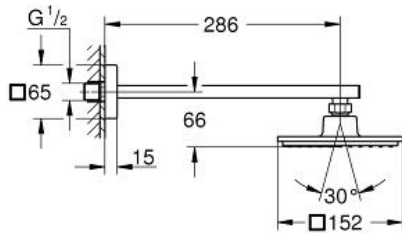

EUPHORIA CUBE 150
Head shower set 286 mm, 1
spray
MODEL # 26073000

Pure Freude
an Wasser

GROHE

Product Description:
EUPHORIA CUBE 150
Head shower set 286 mm, 1 spray

Standard Specification:
head shower Euphoria Cube 150 (27 705 000)
1 spray pattern:
Rain
Shower arm Rainshower 286 mm (27 709 000)
GROHE EcoJoy 9.5 l/min flow limiter
GROHE DreamSpray perfect spray pattern
GROHE StarLight chrome finish
SpeedClean anti-limescale system
Inner WaterGuide for a longer life