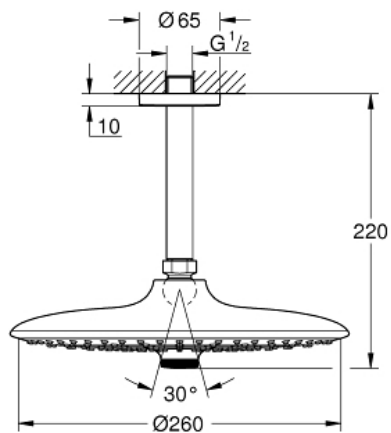

EUPHORIA 260
Head shower set ceiling 142 mm,
3 sprays
MODEL # 26460000

Pure Freude
an Wasser

GROHE
WAVE

Product Description:

EUPHORIA 260

Head shower set ceiling 142 mm, 3 sprays

Standard Specification:

Consisting of:

head shower Euphoria 260 (26 455)

3 spray patterns:

Rain, SmartRain, Jet

shower arm Rainshower ceiling 142 mm (28 724 000)

GROHE DreamSpray perfect spray pattern

GROHE StarLight chrome finish

SpeedClean anti-limescale system

Inner WaterGuide for a longer life

suitable for instantaneous heater

min. recommended pressure 1 bar

Color:

□ 26460000 Chrome