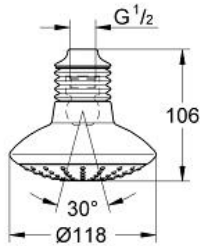

EUPHORIA 110 MONO

Head shower 1 spray

MODEL # 2727000E

Pure Freude
an Wasser

Product Description:
EUPHORIA 110 MONO
Head shower 1 spray

Standard Specification:
Rain
connection thread 1/2"
bellows

GROHE EcoJoy 5.7 l/min. flow limiter
GROHE DreamSpray perfect spray pattern
GROHE StarLight chrome finish
SpeedClean anti-limescale system
suitable for instantaneous heater
min. recommended pressure 1 bar