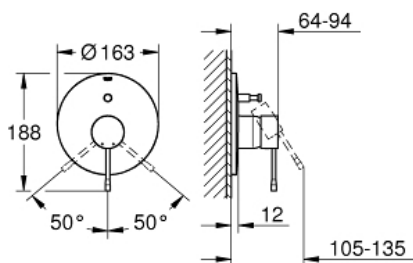

ESSENCE
Single-lever bath/shower mixer
trim

MODEL # 19285GN1

Pure Freude
an Wasser

GROHE

Product Description:

ESSENCE

Single-lever bath/shower mixer trim

Standard Specification:

set for final installation for

35 501 000

33 961 000

33 963 000

without concealed body

metal lever

GROHE StarLight finish

automatic diverter: bath/shower