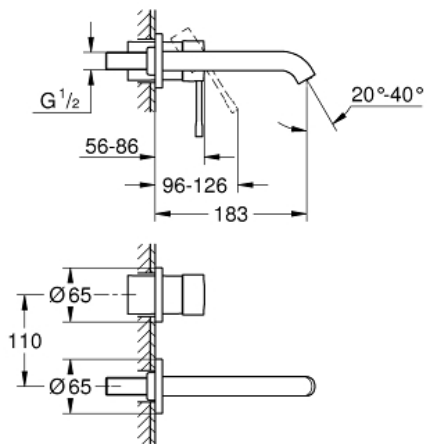

ESSENCE
2-hole basin mixer M-Size
MODEL # 19408GN1

Pure Freude
an Wasser

GROHE

Product Description:

ESSENCE
2-hole basin mixer
M-Size

Standard Specification:

wall or deck mounted
set for final installation for
23 571 000

without concealed body

metal escutcheon
metal lever

GROHE StarLight finish

GROHE EcoJoy mousseur 5.7 l/min

GROHE AquaGuide adjustable mousseur

centre distance 110 mm

projection 183 mm

Color: