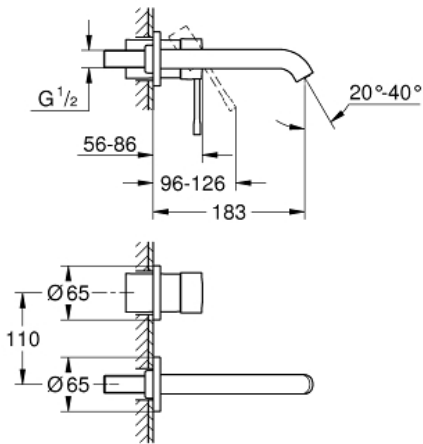

ESSENCE
2-hole basin mixer M-Size
MODEL # 19408GL1

Pure Freude
an Wasser

GROHE

Product Description:

ESSENCE
2-hole basin mixer
M-Size

Standard Specification:

wall or deck mounted
set for final installation for
23 571 000

without concealed body

metal escutcheon
metal lever

GROHE StarLight finish

GROHE EcoJoy mousseur 5.7 l/min

GROHE AquaGuide adjustable mousseur

centre distance 110 mm

projection 183 mm

Color: