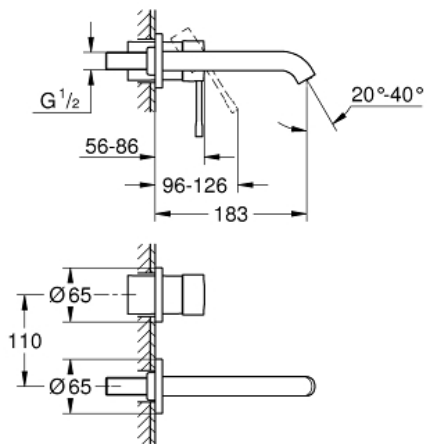

ESSENCE
2-hole basin mixer M-Size
MODEL # 19408EN1

Pure Freude
an Wasser

GROHE

Product Description:

ESSENCE
2-hole basin mixer
M-Size

Standard Specification:

wall or deck mounted
set for final installation for
23 571 000

without concealed body

metal escutcheon
metal lever

GROHE StarLight finish

GROHE EcoJoy mousseur 5.7 l/min

GROHE AquaGuide adjustable mousseur

centre distance 110 mm

projection 183 mm

Color:

□ 19408EN1 brushed nickel