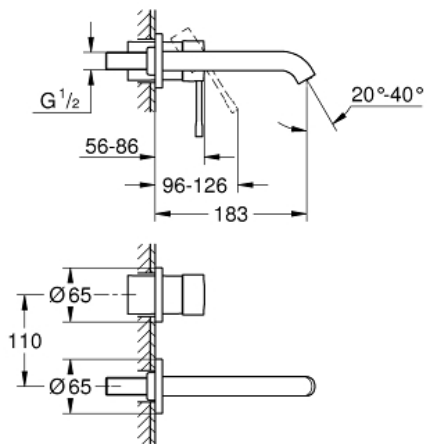

ESSENCE
2-hole basin mixer M-Size
MODEL # 19408DL1

Pure Freude
an Wasser

GROHE

Product Description:

ESSENCE
2-hole basin mixer
M-Size

Standard Specification:

wall or deck mounted
set for final installation for
23 571 000

without concealed body

metal escutcheon
metal lever

GROHE StarLight finish

GROHE EcoJoy mousseur 5.7 l/min

GROHE AquaGuide adjustable mousseur

centre distance 110 mm

projection 183 mm

Color: