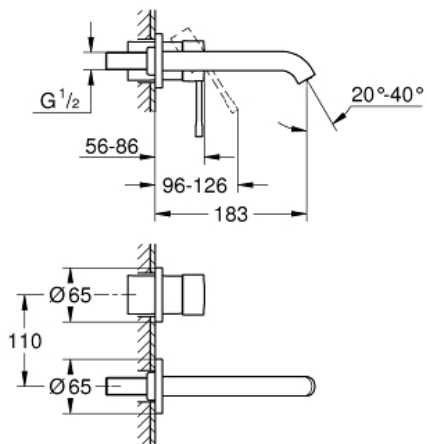

ESSENCE
2-hole basin mixer M-Size
MODEL # 19408DC1

Pure Freude
an Wasser

GROHE

Product Description:

ESSENCE
2-hole basin mixer
M-Size

Standard Specification:

wall or deck mounted
set for final installation for
23 571 000

without concealed body

metal escutcheon
metal lever

GROHE StarLight finish

GROHE EcoJoy mousseur 5.7 l/min

GROHE AquaGuide adjustable mousseur

centre distance 110 mm

projection 183 mm

min. recommended pressure 1 bar

Color:

□ 19408DC1 supersteel