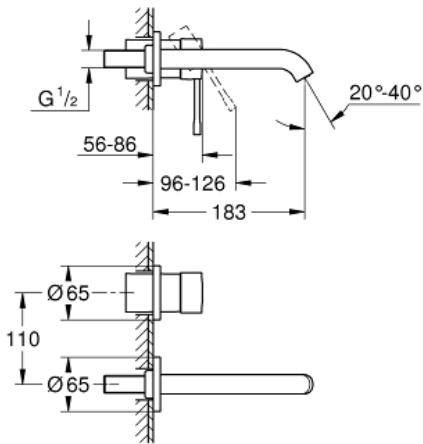

ESSENCE
2-hole basin mixer M-Size
MODEL # 19408DA1

Pure Freude
an Wasser

GROHE

Product Description:

ESSENCE
2-hole basin mixer
M-Size

Standard Specification:

wall or deck mounted
set for final installation for
23 571 000

without concealed body

metal escutcheon
metal lever

GROHE StarLight finish

GROHE EcoJoy mousseur 5.7 l/min

GROHE AquaGuide adjustable mousseur

centre distance 110 mm

projection 183 mm

Color: