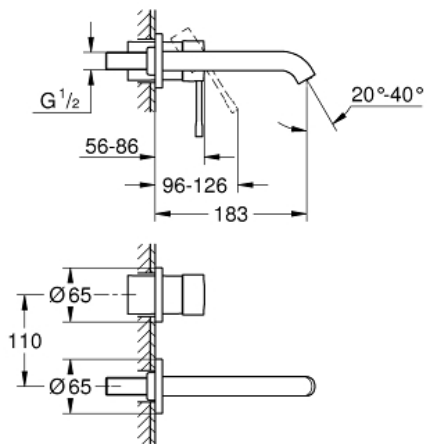

ESSENCE
2-hole basin mixer M-Size
MODEL # 19408BE1

Pure Freude
an Wasser

GROHE

Product Description:

ESSENCE
2-hole basin mixer
M-Size

Standard Specification:

wall or deck mounted
set for final installation for
23 571 000

without concealed body

metal escutcheon
metal lever

GROHE StarLight finish

GROHE EcoJoy mousseur 5.7 l/min

GROHE AquaGuide adjustable mousseur

centre distance 110 mm

projection 183 mm

Color:

□ 19408BE1 polished nickel