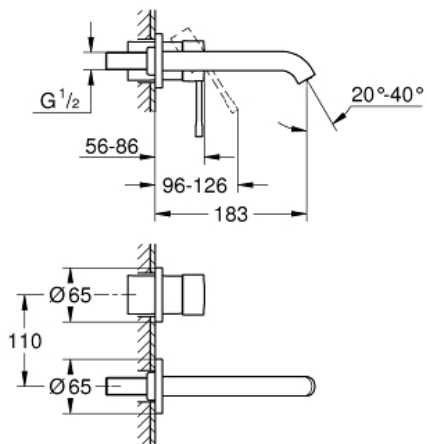

ESSENCE
2-hole basin mixer M-Size
MODEL # 19408AL1

Pure Freude
an Wasser

GROHE

Product Description:

ESSENCE
2-hole basin mixer
M-Size

Standard Specification:

wall or deck mounted
set for final installation for
23 571 000

without concealed body

metal escutcheon
metal lever

GROHE StarLight finish

GROHE EcoJoy mousseur 5.7 l/min

GROHE AquaGuide adjustable mousseur

centre distance 110 mm

projection 183 mm

Color:

□ 19408AL1 brushed hard graphite