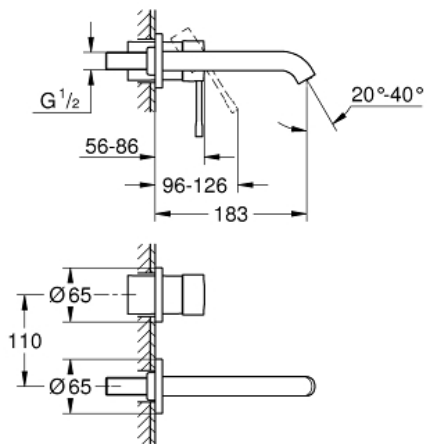

ESSENCE
2-hole basin mixer M-Size
MODEL # 19408A01

Pure Freude
an Wasser

GROHE

Product Description:

ESSENCE
2-hole basin mixer
M-Size

Standard Specification:

wall or deck mounted
set for final installation for
23 571 000

without concealed body

metal escutcheon
metal lever

GROHE StarLight finish

GROHE EcoJoy mousseur 5.7 l/min

GROHE AquaGuide adjustable mousseur

centre distance 110 mm

projection 183 mm

Color:

□ 19408A01 hard graphite