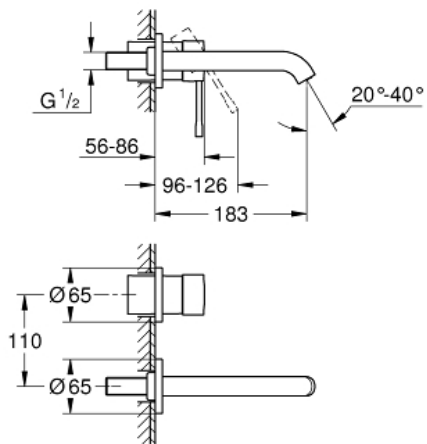

ESSENCE
2-hole basin mixer M-Size
MODEL # 19408001

Pure Freude
an Wasser

GROHE

Product Description:

ESSENCE
2-hole basin mixer
M-Size

Standard Specification:

wall or deck mounted
set for final installation for
23 571 000

without concealed body

metal escutcheon
metal lever

GROHE StarLight chrome finish

GROHE EcoJoy mousseur 5.7 l/min

GROHE AquaGuide adjustable mousseur

centre distance 110 mm

projection 183 mm

Color:

□ 19408001 Chrome