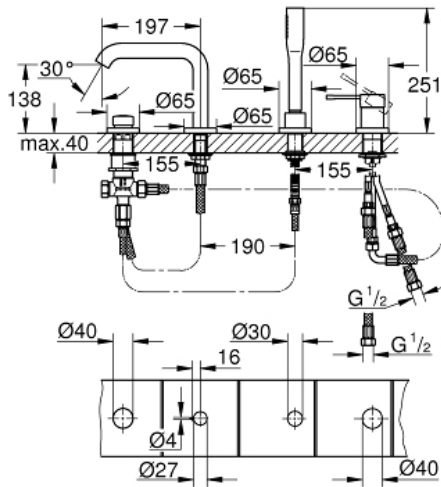

ESSENCE  
4-hole single-lever bath  
combination

MODEL # 19578GN1

Pure Freude  
an Wasser

GROHE

**Product Description:**

**ESSENCE**

**4-hole single-lever bath combination**

**Standard Specification:**

**GROHE SilkMove** 35 mm ceramic cartridge with temperature limiter

**GROHE StarLight** finish  
pre-assembled spout fixing  
OHM operating element  
metal lever

bath inlet with mousseur

diverter bath/shower

hand shower 27 400 000

metal shower hose 2000 mm

flexible connection hoses

connection for shower hose

protected against backflow

for use with 29 037 000

**Color:**

□ 19578GN1 brushed cool sunrise