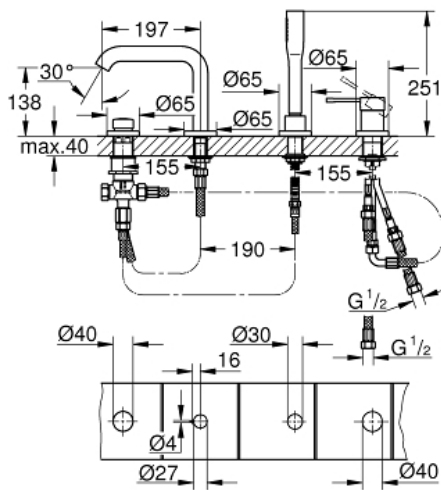

ESSENCE  
4-hole single-lever bath  
combination

MODEL # 19578GL1

Pure Freude  
an Wasser

GROHE

**Product Description:**

**ESSENCE**

**4-hole single-lever bath combination**

**Standard Specification:**

**GROHE SilkMove** 35 mm ceramic cartridge with temperature limiter

**GROHE StarLight** finish  
pre-assembled spout fixing  
OHM operating element  
metal lever

bath inlet with mousseur

diverter bath/shower

hand shower 27 400 000

metal shower hose 2000 mm

flexible connection hoses

connection for shower hose

protected against backflow

for use with 29 037 000

**Color:**

□ 19578GL1 cool sunrise