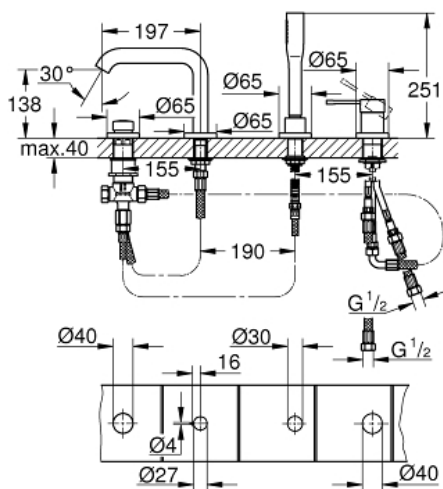

ESSENCE
4-hole single-lever bath
combination

MODEL # 19578EN1

Pure Freude
an Wasser

GROHE

Product Description:

ESSENCE

4-hole single-lever bath combination

Standard Specification:

GROHE SilkMove 35 mm ceramic cartridge with temperature limiter

GROHE StarLight finish
pre-assembled spout fixing
OHM operating element
metal lever

bath inlet with mousseur

diverter bath/shower

hand shower 27 400 000

metal shower hose 2000 mm

flexible connection hoses

connection for shower hose

protected against backflow

for use with 29 037 000

min. recommended pressure 1 bar

Color:

□ 19578EN1 brushed nickel