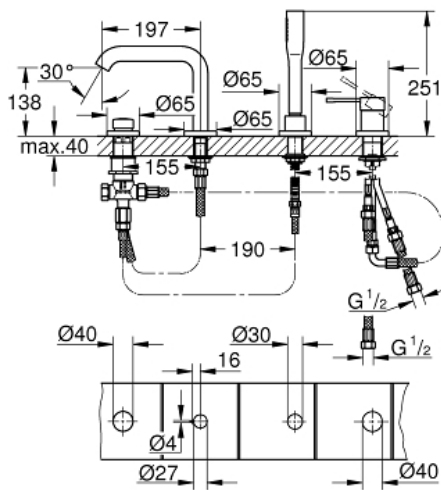

ESSENCE
4-hole single-lever bath
combination

MODEL # 19578DL1

Pure Freude
an Wasser

GROHE

Product Description:

ESSENCE

4-hole single-lever bath combination

Standard Specification:

GROHE SilkMove 35 mm ceramic cartridge with temperature limiter

GROHE StarLight finish
pre-assembled spout fixing
OHM operating element
metal lever

bath inlet with mousseur

diverter bath/shower

hand shower 27 400 000

metal shower hose 2000 mm

flexible connection hoses

connection for shower hose

protected against backflow

for use with 29 037 000

Color:

□ 19578DL1 brushed warm sunset