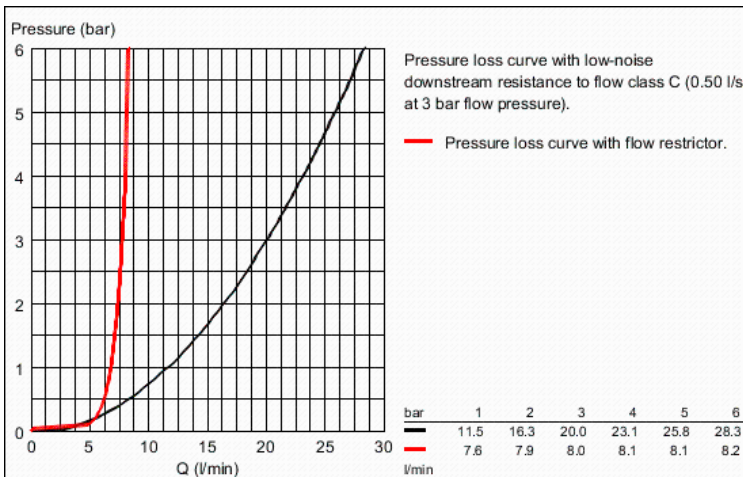

ESSENCE
4-hole single-lever bath
combination

MODEL # 19578DC1

Pure Freude
an Wasser

GROHE

Product Description:

ESSENCE

4-hole single-lever bath combination

Standard Specification:

GROHE SilkMove 35 mm ceramic cartridge with temperature limiter

GROHE StarLight finish
pre-assembled spout fixing
OHM operating element
metal lever

bath inlet with mousseur

diverter bath/shower

hand shower 27 400 000

metal shower hose 2000 mm

flexible connection hoses

connection for shower hose

protected against backflow

for use with 29 037 000

min. recommended pressure 1 bar

Color:

□ 19578DC1 supersteel