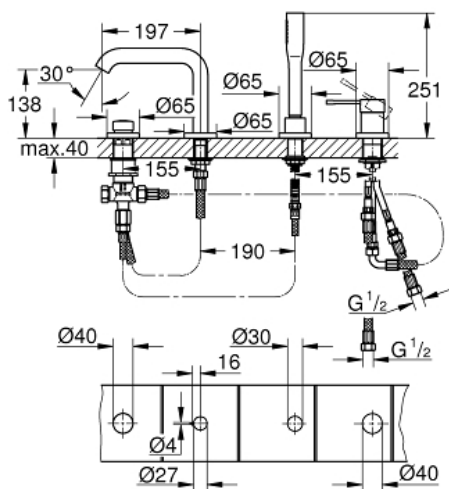

ESSENCE
4-hole single-lever bath
combination

MODEL # 19578DA1

Pure Freude
an Wasser

GROHE

Product Description:

ESSENCE

4-hole single-lever bath combination

Standard Specification:

GROHE SilkMove 35 mm ceramic cartridge with temperature limiter

GROHE StarLight finish
pre-assembled spout fixing
OHM operating element
metal lever

bath inlet with mousseur

diverter bath/shower

hand shower 27 400 000

metal shower hose 2000 mm

flexible connection hoses

connection for shower hose

protected against backflow

for use with 29 037 000

Color:

□ 19578DA1 warm sunset