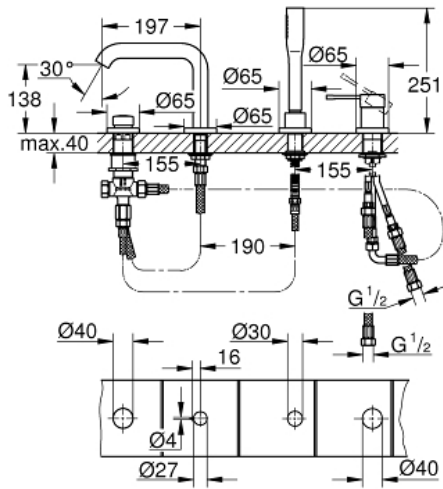

ESSENCE
4-hole single-lever bath
combination

MODEL # 19578BE1

Pure Freude
an Wasser

Product Description:

ESSENCE

4-hole single-lever bath combination

Standard Specification:

GROHE SilkMove 35 mm ceramic cartridge with temperature limiter

GROHE StarLight finish
pre-assembled spout fixing
OHM operating element
metal lever

bath inlet with mousseur

diverter bath/shower

hand shower 27 400 000

metal shower hose 2000 mm

flexible connection hoses

connection for shower hose

protected against backflow

for use with 29 037 000

Color:

□ 19578BE1 polished nickel