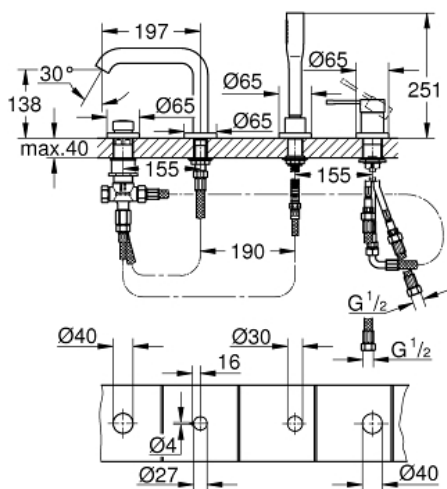

ESSENCE
4-hole single-lever bath
combination

MODEL # 19578AL1

Pure Freude
an Wasser

GROHE

Product Description:

ESSENCE

4-hole single-lever bath combination

Standard Specification:

GROHE SilkMove 35 mm ceramic cartridge with temperature limiter

GROHE StarLight finish
pre-assembled spout fixing
OHM operating element
metal lever

bath inlet with mousseur
diverter bath/shower
hand shower 27 400 000
metal shower hose 2000 mm
flexible connection hoses
connection for shower hose
protected against backflow
for use with 29 037 000

Color:

□ 19578AL1 brushed hard graphite