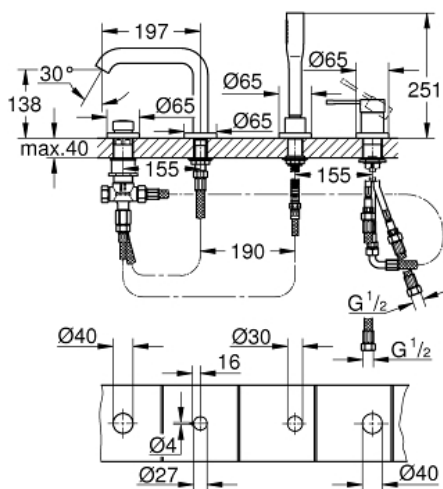

ESSENCE
4-hole single-lever bath
combination

MODEL # 19578A01

Pure Freude
an Wasser

GROHE

Product Description:

ESSENCE

4-hole single-lever bath combination

Standard Specification:

GROHE SilkMove 35 mm ceramic cartridge with temperature limiter

GROHE StarLight finish
pre-assembled spout fixing
OHM operating element
metal lever

bath inlet with mousseur

diverter bath/shower

hand shower 27 400 000

metal shower hose 2000 mm

flexible connection hoses

connection for shower hose

protected against backflow

for use with 29 037 000

Color:

□ 19578A01 hard graphite