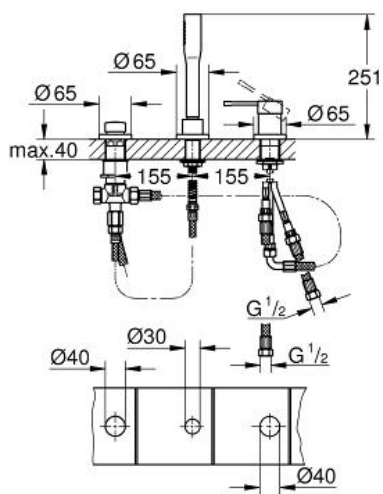

ESSENCE
3-hole single-lever bath
combination

MODEL # 19976001

Pure Freude
an Wasser

GROHE

Product Description:

ESSENCE

3-hole single-lever bath combination

Standard Specification:

Three hole installation

GROHE SilkMove 35 mm ceramic cartridge

GROHE StarLight chrome finish

OHM operating element

diverter bath/shower

hand shower 27 400 000

metal shower hose 2000 mm

flexible connection hoses

connection for shower hose

protected against backflow

for use with 29 037 000

for combination with 28 990 / 28 991

Color:

□ 19976001 Chrome