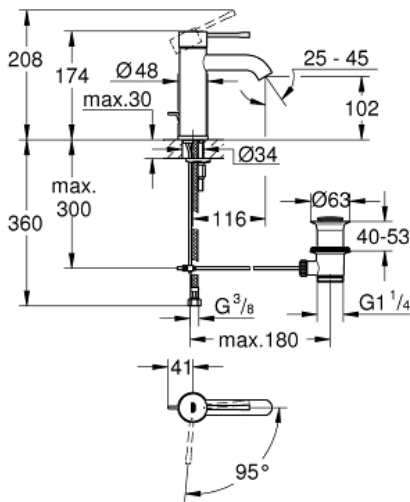

ESSENCE  
Basin mixer 1/2" S-Size  
MODEL # 23591001

Pure Freude  
an Wasser

GROHE

**Product Description:**

**ESSENCE**  
Basin mixer 1/2"  
S-Size

**Standard Specification:**

monobloc installation  
metal lever  
**GROHE SilkMove ES** 28 mm ceramic cartridge  
with energy saving function via cold start  
with temperature limiter  
**GROHE StarLight** chrome finish  
**GROHE EcoJoy** mousseur 5.7 l/min  
**GROHE AquaGuide** adjustable mousseur  
**GROHE QuickFix Plus** installation system  
pop-up waste set 1 1/4"  
flexible connection hoses

**Color:**

□ 23591001 Chrome