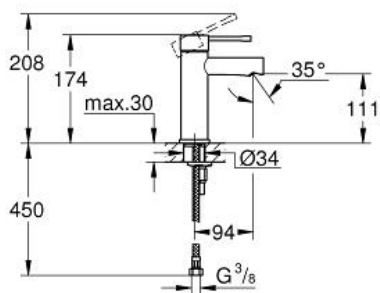

ESSENCE
Basin mixer 1/2" S-Size
MODEL # 34294001

Pure Freude
an Wasser

GROHE

Product Description:

ESSENCE
Basin mixer 1/2"
S-Size

Standard Specification:

monobloc installation
metal lever
28 mm ceramic cartridge
with **GROHE SilkMove**
with temperature limiter
GROHE StarLight chrome finish
GROHE EcoJoy mousseur 5.7 l/min
GROHE QuickFix Plus installation system
smooth body
flexible connection hoses

Color:

□ 34294001 Chrome