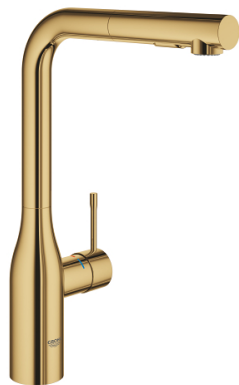

ESSENCE  
Single-lever sink mixer 1/2"  
MODEL # 30270GLO

Pure Freude  
an Wasser

**GROHE**  
WAVE

**Product Description:**  
**ESSENCE**  
Single-lever sink mixer 1/2"

**Standard Specification:**  
high spout  
monobloc installation  
**GROHE StarLight** finish  
28 mm ceramic cartridge  
with **GROHE SilkMove**  
flow strainer  
pull-out dual spray control - switches between regular flow  
and spray  
diverter: laminar spray/SpeedClean shower jet  
automatic return to laminar spray  
swivel tubular spout  
swivel area 360°  
integrated non-return valve  
protected against backflow  
flexible connection hoses  
rapid installation system  
integrated temperature limiter

**Color:**  
 30270GLO cool sunrise