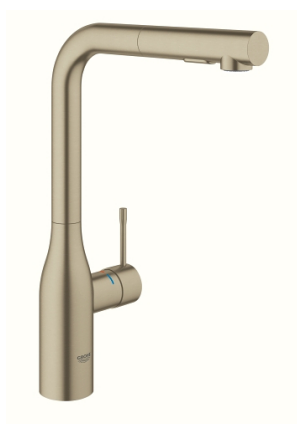

ESSENCE
Single-lever sink mixer 1/2"
MODEL # 30270EN0

Pure Freude
an Wasser

GROHE
WAVE

Product Description:
ESSENCE
Single-lever sink mixer 1/2"

Standard Specification:
high spout
monobloc installation
GROHE StarLight finish
28 mm ceramic cartridge
with **GROHE SilkMove**
flow strainer
pull-out dual spray control - switches between regular flow
and spray
diverter: laminar spray/SpeedClean shower jet
automatic return to laminar spray
swivel tubular spout
swivel area 360°
integrated non-return valve
protected against backflow
flexible connection hoses
rapid installation system
integrated temperature limiter

Color:
 30270EN0 brushed nickel