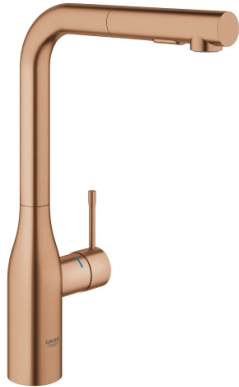

ESSENCE
Single-lever sink mixer 1/2"
MODEL # 30270DL0

Pure Freude
an Wasser

GROHE

Product Description:
ESSENCE
Single-lever sink mixer 1/2"

Standard Specification:
high spout
monobloc installation
GROHE StarLight finish
28 mm ceramic cartridge
with **GROHE SilkMove**
flow strainer
pull-out dual spray control - switches between regular flow
and spray
diverter: laminar spray/SpeedClean shower jet
automatic return to laminar spray
swivel tubular spout
swivel area 360°
integrated non-return valve
protected against backflow
flexible connection hoses
rapid installation system
integrated temperature limiter

Color:
 30270DL0 brushed warm sunset