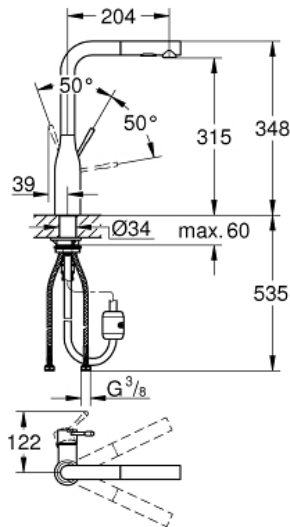

ESSENCE
Single-lever sink mixer 1/2"
MODEL # 30270DL0

Pure Freude
an Wasser

GROHE

Product Description:
ESSENCE
Single-lever sink mixer 1/2"

Standard Specification:
high spout
monobloc installation
GROHE StarLight finish
28 mm ceramic cartridge
with **GROHE SilkMove**
flow strainer
pull-out dual spray control - switches between regular flow
and spray
diverter: laminar spray/SpeedClean shower jet
automatic return to laminar spray
swivel tubular spout
swivel area 360°
integrated non-return valve
protected against backflow
flexible connection hoses
rapid installation system
integrated temperature limiter