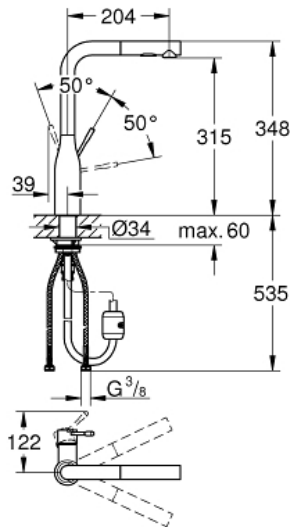

ESSENCE  
Single-lever sink mixer 1/2"  
MODEL # 30270DC0

Pure Freude  
an Wasser

GROHE

**Product Description:**  
**ESSENCE**  
Single-lever sink mixer 1/2"

**Standard Specification:**  
high spout  
monobloc installation  
**GROHE StarLight** finish  
28 mm ceramic cartridge  
with **GROHE SilkMove**  
flow strainer  
pull-out dual spray control - switches between regular flow  
and spray  
diverter: laminar spray/SpeedClean shower jet  
automatic return to laminar spray  
swivel tubular spout  
swivel area 360°  
integrated non-return valve  
protected against backflow  
flexible connection hoses  
rapid installation system  
integrated temperature limiter  
**min. recommended pressure 1 bar**

**Color:**  
 30270DC0 supersteel