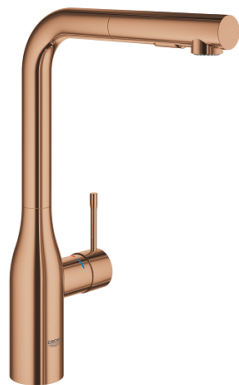

ESSENCE
Single-lever sink mixer 1/2"
MODEL # 30270DA0

Pure Freude
an Wasser

GROHE
WAVE

Product Description:
ESSENCE
Single-lever sink mixer 1/2"

Standard Specification:

high spout
monobloc installation
GROHE StarLight finish
28 mm ceramic cartridge
with **GROHE SilkMove**
flow strainer
pull-out dual spray control - switches between regular flow
and spray
diverter: laminar spray/SpeedClean shower jet
automatic return to laminar spray
swivel tubular spout
swivel area 360°
integrated non-return valve
protected against backflow
flexible connection hoses
rapid installation system
integrated temperature limiter

Color:

□ 30270DA0 warm sunset