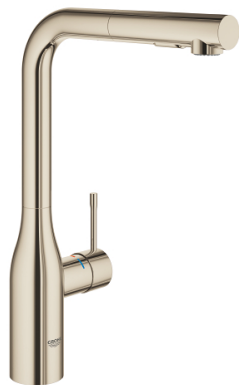

ESSENCE
Single-lever sink mixer 1/2"
MODEL # 30270BE0

Pure Freude
an Wasser

GROHE
WAVE

Product Description:
ESSENCE
Single-lever sink mixer 1/2"

Standard Specification:
high spout
monobloc installation
GROHE StarLight finish
28 mm ceramic cartridge
with **GROHE SilkMove**
flow strainer
pull-out dual spray control - switches between regular flow
and spray
diverter: laminar spray/SpeedClean shower jet
automatic return to laminar spray
swivel tubular spout
swivel area 360°
integrated non-return valve
protected against backflow
flexible connection hoses
rapid installation system
integrated temperature limiter

Color:
 30270BE0 polished nickel